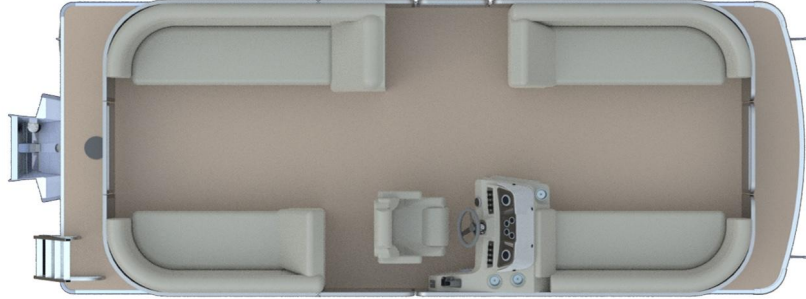

NEW 2020 Godfrey SWEETWATER 2286 SB \$43,500

Description

DisclaimerThe Company offers the details of this vessel in good faith but cannot guarantee or warrant the accuracy of this information nor warrant the condition of the vessel. A buyer should instruct his agents, o...

GENERAL INFORMATION

Manufacturer	Godfrey
Model Year	2020
Model Name	SWEETWATER 2286 SB
Model Code	SWEETWATER 2286 SB
Stock Number	
Color	
Condition	NEW
Engine	YAMAHA F150LB Outboard

Contact

Smith's Marina & Dry Docks Inc
12175 Viewpoint Road
Northport, AL 35475
Phone: 205-339-4415
Website:
<http://www.smithsmarina.net>