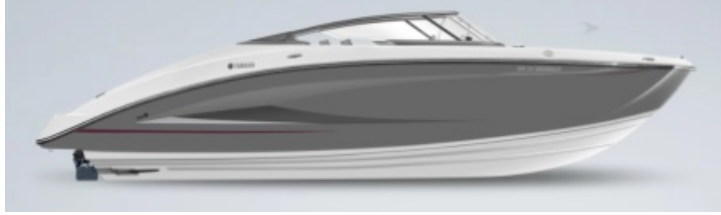

NEW 2021 Yamaha Marine SX250

Call For Price

Description

2021 Yamaha SX250, SPECIFICATIONS Length 24' 6" Weight 3,944 LBS Beam 8' 6" Draft 19" Dead Rise 20 In-Water Height (Bridge Clearance) 4'10" Seating Capacity/Weight Capacity 12/2,600 LBS Storage Capacity 731 GAL FEATURES COCKPIT AND BOW Snap-in Marine-Grade Woven Floor Mat Ski Locker Removable Dinet...