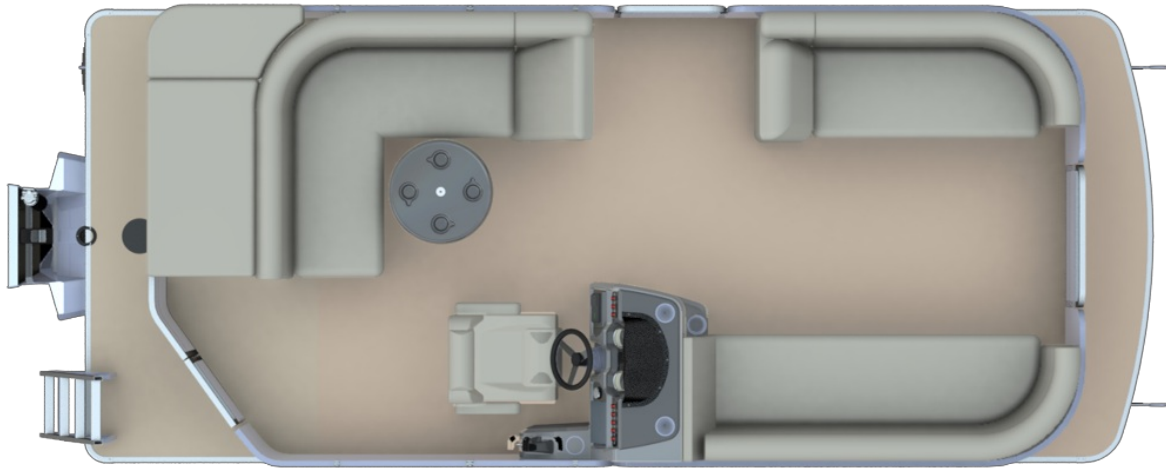

### Description

SWEETWATER SW 2186 CRUISE WITH P SEATING RAIL FRAME COLOR:Â CHARCOAL PLAYPEN  
COVER:Â CHARCOAL RAIL FRAME:Â SILVER FURNITURE COLOR/ACCENT:Â GRAY/CARBON  
FLOORING:Â PLATINUM WEAVEÂ FURNITURE OPTIONS INCLUDED: - CAPTAINS CHAIR UPGRADE; SWIVEL,  
RECLINING, FOLD DOWN ARMS WITH 10" FIXED PEDESTAL -Â SEATIN...

### GENERAL INFORMATION

Manufacturer	Godfrey Marine
Model Year	2022
Model Name	SW2186CP
Model Code	SW2186CP
Stock Number	67607
Color	CHARCOAL
Condition	NEW
Engine	YAMAHA F90