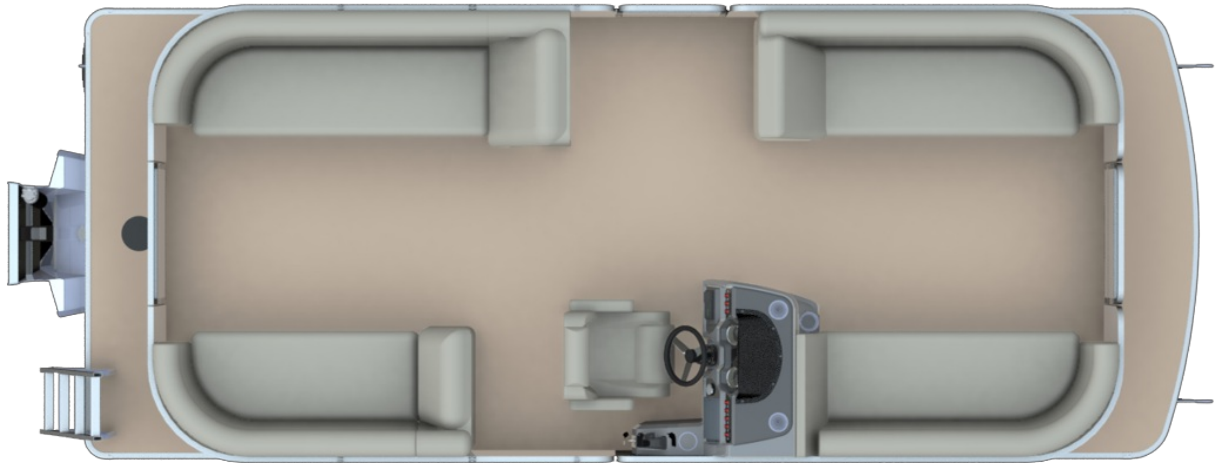

NEW 2022 Godfrey Marine SW2286SBX
Call For Price

Description

SWEETHEATER SW 2286 SPLIT BENCH X RAIL SKIN COLOR:Â BLACK RAIL FRAME COLOR:Â SILVER
PLAYPEN COVER:Â BLACK FURNITURE COLOR/ACCENT:Â PLATINUM GREY FLOORING:Â PLATINUM
WEAVE EXTERIOR OPTIONS INCLUDED:Â - LED DOCKING LIGHTS. - SKI TOW BAR HELM OPTIONS
INCLUDED: - BAY STAR HYDRAULIC STEERING WITH TIL...

GENERAL INFORMATION

Manufacturer	Godfrey Marine
Model Year	2022
Model Name	SW2286SBX
Model Code	SW2286SBX
Stock Number	67473
Color	BLACK
Condition	NEW
Engine	SUZUKI DF140BTL4

Contact

Dockside Marine Inc.
4320 State Rd
Glennie, MI 48737
Phone: 989.735.2170
Fax: 989.735.3258
Website:
<http://www.docksidemarineinc.net/>