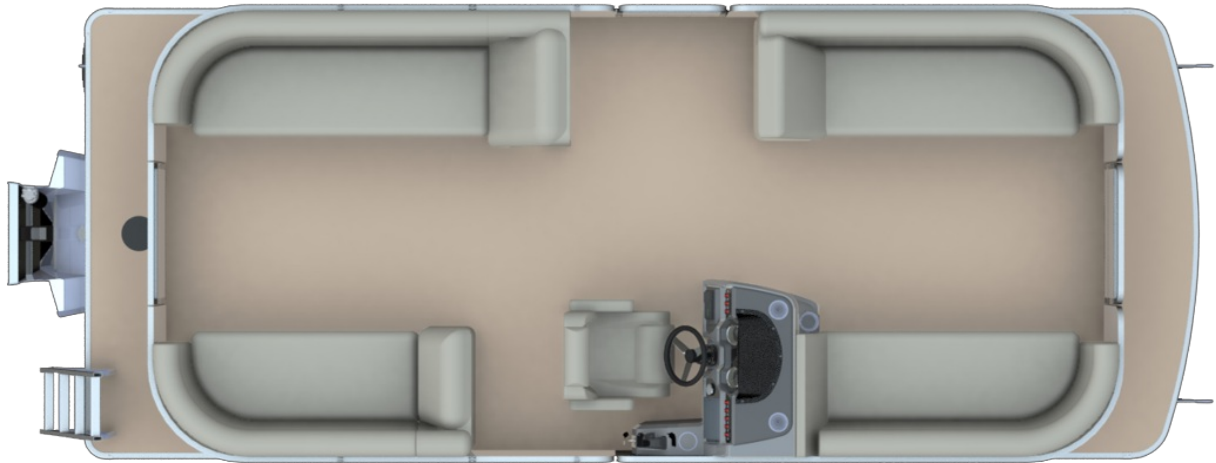

NEW 2022 Godfrey Marine SW2286SB
Call For Price

Description

SWEETWATER SW 2286 SPLIT BENCH WITH C SEATING RAIL SKIN COLOR:Â CHARCOAL PLAYPEN
COVER:Â BLACK FURNITURE COLOR/ACCENT:Â GRAY/CARBON RAIL FRAME:Â SILVER
FLOORING:Â PLATINUM WEAVE CONSTRUCTION OPTIONS INCLUDED: - FULL LIFTING STRAKES - 27" TUBE
UPGRADE EXTERIOR OPTIONS INCLUDED:Â - BLACK ACCENT ST...

GENERAL INFORMATION

Manufacturer	Godfrey Marine
Model Year	2022
Model Name	SW2286SB
Model Code	SW2286SB
Stock Number	67089
Color	CHARCOAL
Condition	NEW
Engine	YAMAHA VF115LA

Contact

Dockside Marine Inc.
4320 State Rd
Glennie, MI 48737
Phone: 989.735.2170
Fax: 989.735.3258
Website:
<http://www.docksidemarineinc.net/>