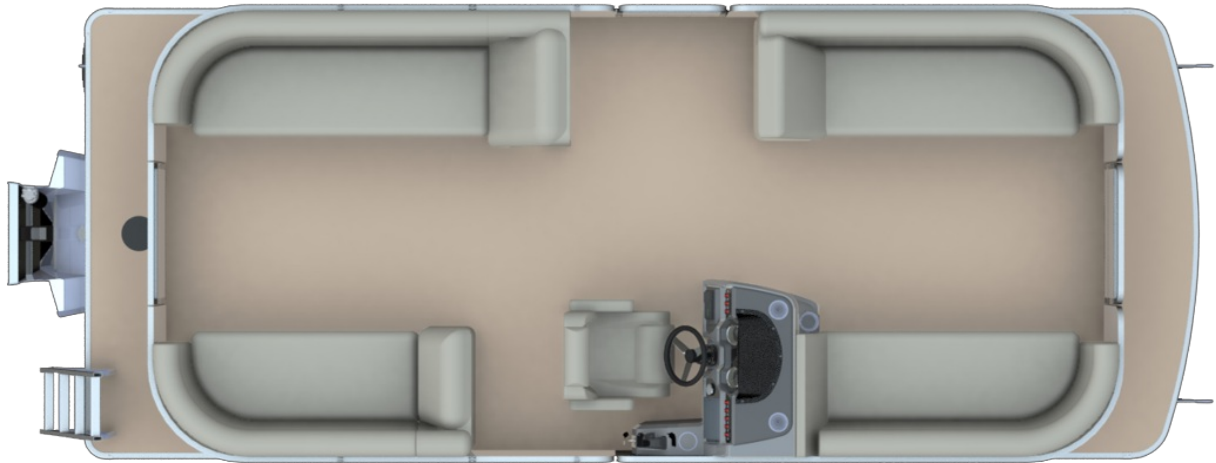

NEW 2022 Godfrey Marine SW2286SBX
Call For Price

Description

SWEETWATER SW 2286 SPLIT BENCH X RAIL SKIN COLOR: CHARCOAL PLAYPEN COVER: BLACK
FURNITURE COLOR/ACCENT: PLATINUM GRAY RAIL FRAME: SILVER FLOORING: PLATINUM WEAVE
EXTERIOR OPTIONS INCLUDED: LED DOCKING LIGHTS - SKI TOW BAR HELM OPTIONS INCLUDED: -
BAY STAR HYDRAULIC STEERING WITH TILT W...

GENERAL INFORMATION

Manufacturer	Godfrey Marine
Model Year	2022
Model Name	SW2286SBX
Model Code	SW2286SBX
Stock Number	67996
Color	CHARCOAL
Condition	NEW
Engine	YAMAHA F115LB

Contact

Dockside Marine Inc.
4320 State Rd
Glennie, MI 48737
Phone: 989.735.2170
Fax: 989.735.3258
Website:
<http://www.docksidemarineinc.net/>