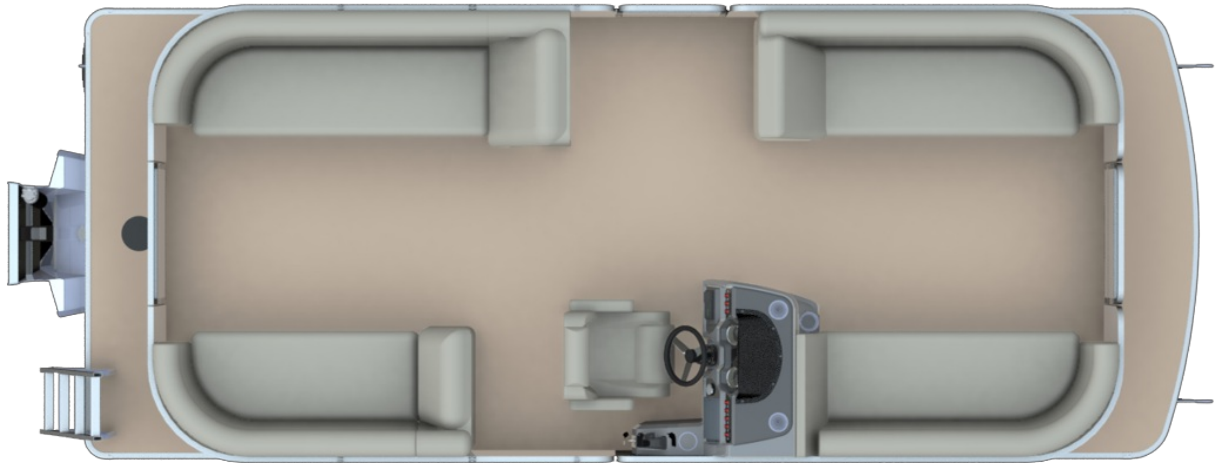

NEW 2022 Godfrey Marine SW2286SB
Call For Price

Description

SWEETWATER SW 2286 SPLIT BENCH WITH C SEATING RAIL SKIN COLOR:Â CHARCOAL PLAYPEN
COVER:Â BLACK FURNITURE COLOR/ACCENT:Â LUXE LUNAR GRAY QUILTED RAIL FRAME:Â SILVER
FLOORING:Â PLATINUM WEAVE CONSTRUCTION OPTIONS INCLUDED: - FULL LIFTING STRAKES - 27" TUBE
UPGRADE EXTERIOR OPTIONS INCLUDED:Â - BLA...

GENERAL INFORMATION

Manufacturer	Godfrey Marine
Model Year	2022
Model Name	SW2286SB
Model Code	SW2286SB
Stock Number	67619
Color	CHARCOAL
Condition	NEW
Engine	YAMAHA F150LB

Contact

Dockside Marine Inc.
4320 State Rd
Glennie, MI 48737
Phone: 989.735.2170
Fax: 989.735.3258
Website:
<http://www.docksidemarineinc.net/>