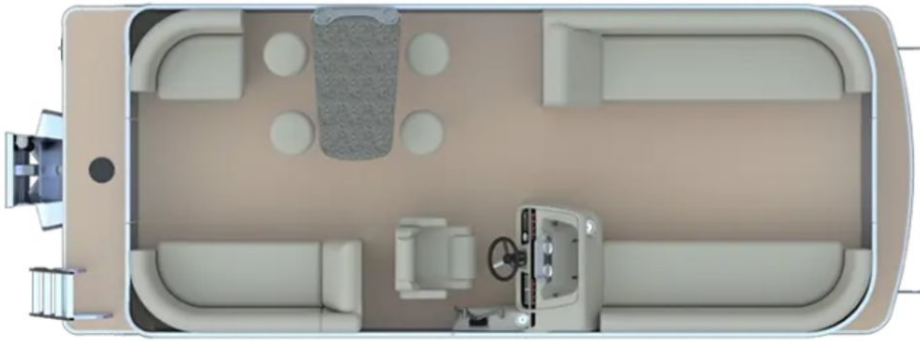

## Call For Price

Overall Length

**23' 10"**

Passengers

**12-16**

Max HP

**150-300**

## Description

Boat: Sweetwater SW 2286 MT