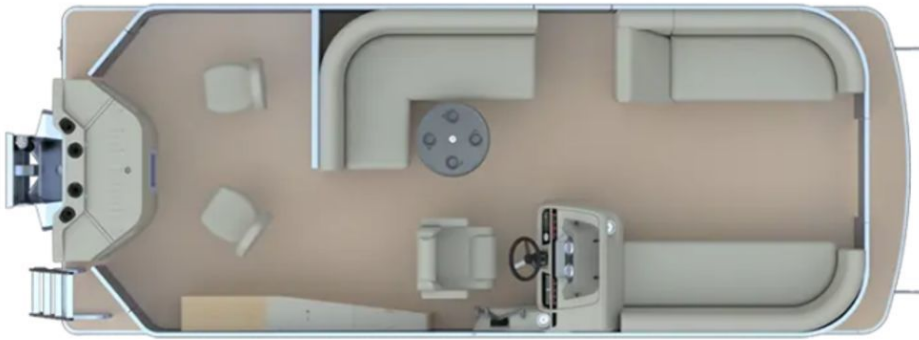

NEW 2023 Godfrey SW 2286 FS

Call For Price

Overall Length

23' 10"

Passengers

12-16

Max HP

150-300

Description

Boat: Sweetwater SW 2286 FS

GENERAL INFORMATION

Manufacturer	Godfrey
Model Year	2023
Model Name	SW 2286 FS
Model Code	SW 2286 FS
Stock Number	G73254
Color	Metallic Black
Condition	NEW
Engine	