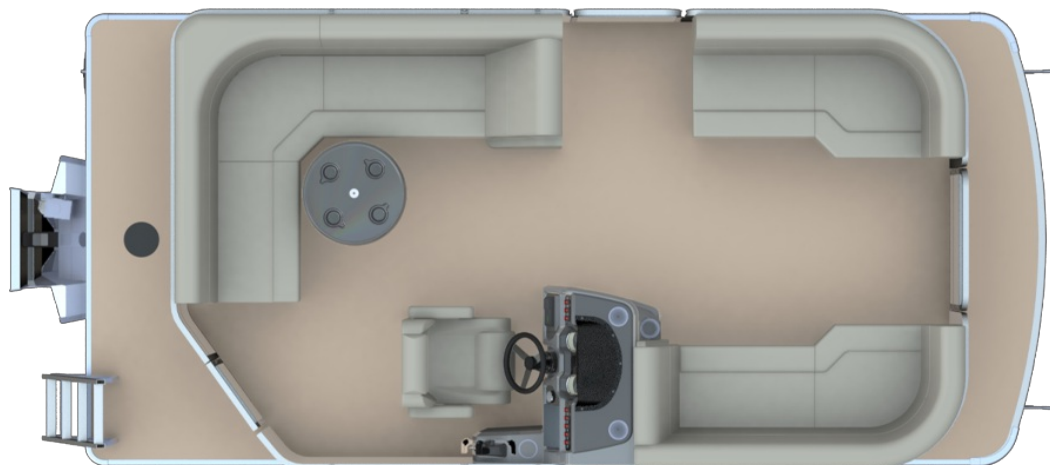

NEW 2023 Godfrey Marine SW1886CX
Call For Price

Description

2023 SWEETWATER XPERIENCE 1886 CRUISE RAIL SKIN COLOR: METALLIC NAVY FLOORING: PLATINUM WEAVE VINYL COLOR: PLATINUM GREY PLAYPEN COLOR: NAVY MOTOR: YAMAHA T50LB INCLUDED OPTIONS: LED DOCKING LIGHTS EXTREME STEERING WITH TILT WHEEL

GENERAL INFORMATION

| | |
|--------------|----------------|
| Manufacturer | Godfrey Marine |
| Model Year | 2023 |
| Model Name | SW1886CX |
| Model Code | SW1886CX |
| Stock Number | 73724 |
| Color | METALLIC NAVY |
| Condition | NEW |
| Engine | YAMAHA T50LB |