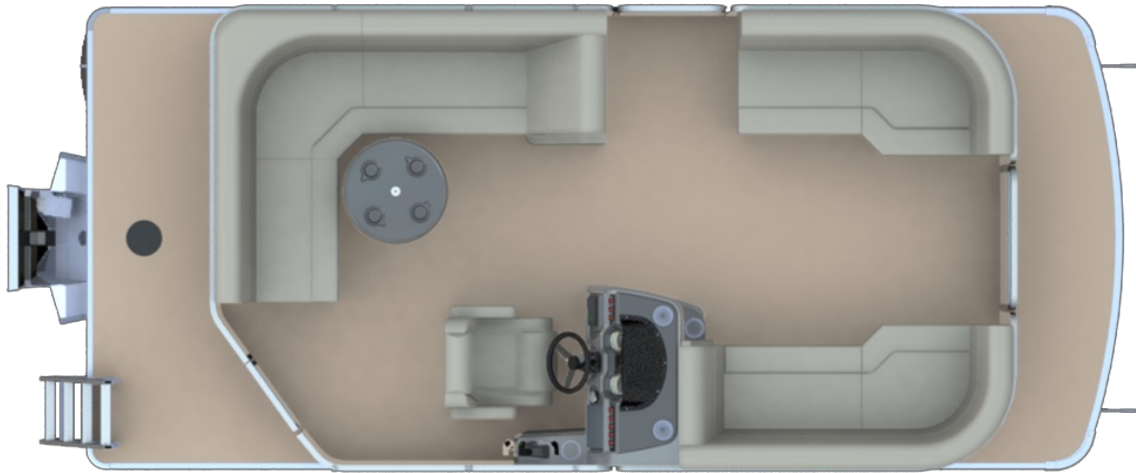

NEW 2025 Godfrey Marine EX2086CXP
Call For Price

Description

2023 SWEETWATER XPERIENCE 2086 CRUISE RAIL SKIN COLOR: METALLIC BLACK FLOORING: PLATINUM WEAVE VINYL COLOR: PLATINUM GREY MOTOR: YAMAHA F70LA INCLUDED OPTIONS: LED DOCKING LIGHTS EXTREME STEERING WITH TILT WHEEL