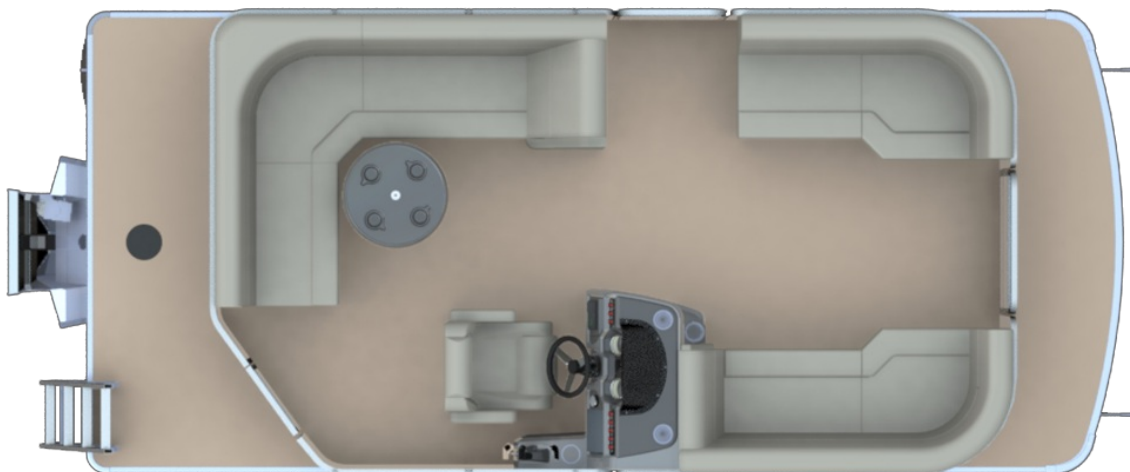

NEW 2023 Godfrey Marine SW2086CX  
Call For Price

**Description**

2023 SWEETWATER XPERIENCE 2086 CRUISE RAIL SKIN COLOR: METALLIC BLACK FLOORING: PLATINUM WEAVE VINYL COLOR: PLATINUM GREY MOTOR: YAMAHA F40LA INCLUDED OPTIONS: A A A A A A A A WINDSCREEN

**GENERAL INFORMATION**

Manufacturer	Godfrey Marine
Model Year	2023
Model Name	SW2086CX
Model Code	SW2086CX
Stock Number	73871
Color	METALLIC BLACK
Condition	NEW
Engine	YAMAHA F40LA

**Contact**

Dockside Marine Inc.  
4320 State Rd  
Glennie, MI 48737  
Phone: 989.735.2170  
Fax: 989.735.3258  
Website:  
<http://www.docksidemarineinc.net/>