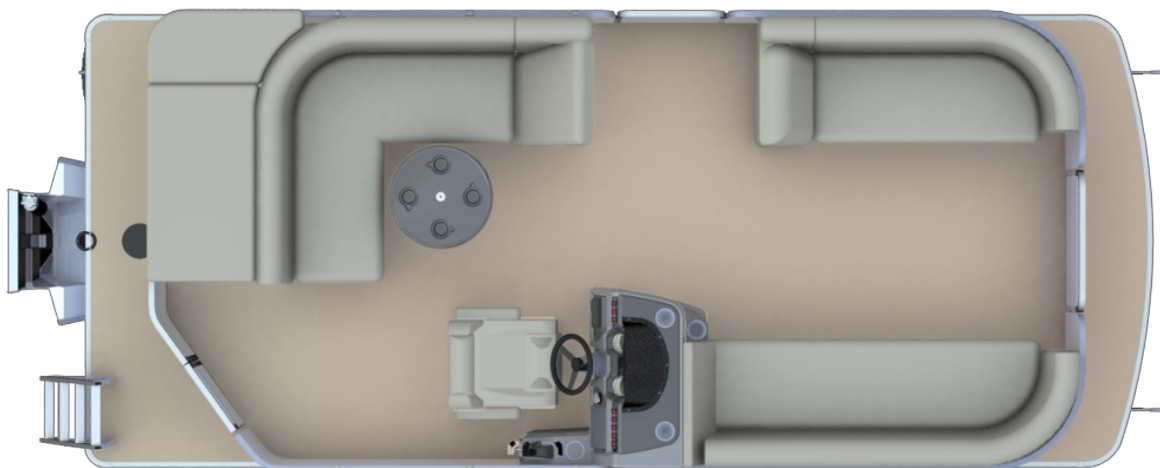

NEW 2023 Godfrey Marine SW2186C
Call For Price

Description

2023 SWEETWATER 2186 CRUISE RAIL SKIN COLOR: METALLIC BLACK CHERRY FLOORING: PLATINUM WEAVE VINYL COLOR/ACCENT: GRAY/CARBON MOTOR: YAMAHA F90LB INCLUDED OPTIONS: CAPTAIN'S CHAIR UPGRADE DECKLID CHANGING ROOM STERN STORAGE BOX MULTI-FUNCTION GP...

GENERAL INFORMATION

Manufacturer	Godfrey Marine
Model Year	2023
Model Name	SW2186C
Model Code	SW2186C
Stock Number	72789
Color	METALLIC BLACK CHERRY
Condition	NEW
Engine	YAMAHA F90LB

Contact

Dockside Marine Inc.
4320 State Rd
Glennie, MI 48737
Phone: 989.735.2170
Fax: 989.735.3258
Website:
<http://www.docksidemarineinc.net/>