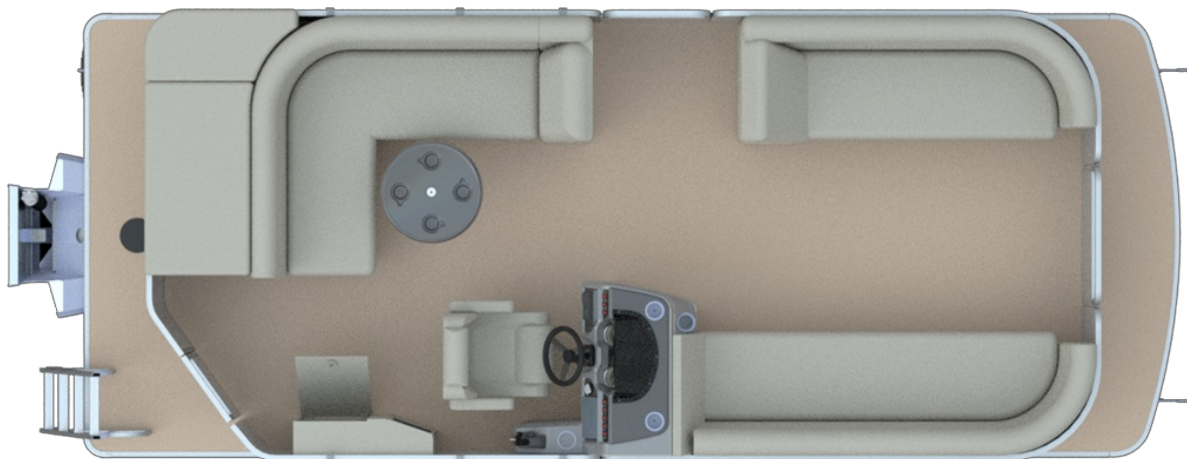

NEW 2023 Godfrey Marine SW2286C  
Call For Price

**Description**

2023 SWEETWATER 2286 CRUISE / TT RAIL SKIN COLOR: METALLIC NAVY FLOORING: PLATINUM WEAVE VINYL COLOR/ACCENT: GRAY/NAVY MOTOR: YAMAHA F150XB INCLUDED OPTIONS: 25â€ TRANSOM LED DOCKING LIGHTS SKI TOW BAR STAINLESS STEEL PULL-UP CLEATS ...

**GENERAL INFORMATION**

Manufacturer	Godfrey Marine
Model Year	2023
Model Name	SW2286C
Model Code	SW2286C
Stock Number	72305
Color	METALLIC NAVY
Condition	NEW
Engine	YAMAHA F150XB

**Contact**

Dockside Marine Inc.  
4320 State Rd  
Glennie, MI 48737  
Phone: 989.735.2170  
Fax: 989.735.3258  
Website:  
<http://www.docksidemarineinc.net/>