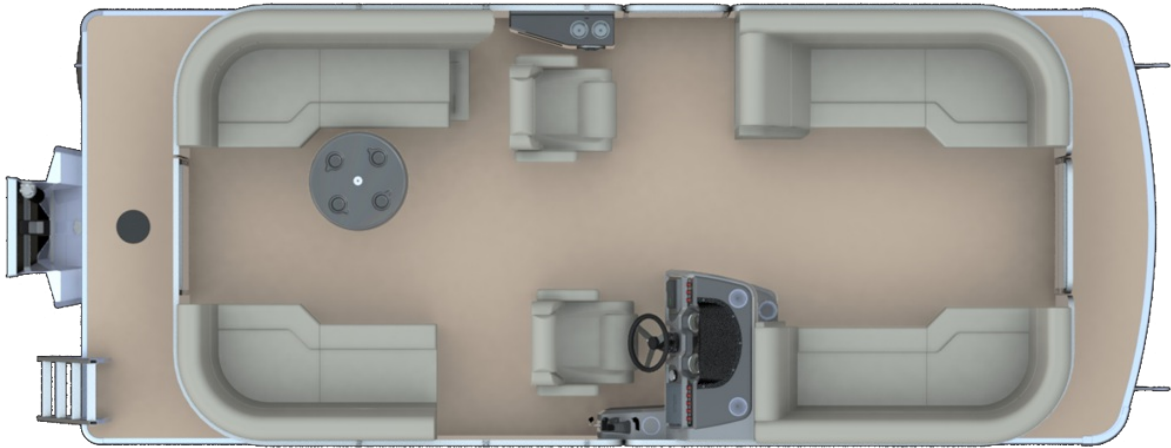

NEW 2023 Godfrey Marine SW2286SBX  
Call For Price

**Description**

2023 SWEETWATER XPERIENCE 2286 SPLIT BENCH RAIL SKIN COLOR: METALLIC BLACK FLOORING: PLATINUM WEAVE VINYL COLOR/ACCENT: PLATINUM GREY MOTOR: SUZUKI DF140BTL5 INCLUDED OPTIONS: LED DOCKING LIGHTS SKI TOW BAR BAY STAR HYDRAULIC STEERING WITH TILT WHEEL ...

**GENERAL INFORMATION**

Manufacturer	Godfrey Marine
Model Year	2023
Model Name	SW2286SBX
Model Code	SW2286SBX
Stock Number	73873
Color	METALLIC BLACK
Condition	NEW
Engine	SUZUKI DF140BTL5

**Contact**

Dockside Marine Inc.  
4320 State Rd  
Glennie, MI 48737  
Phone: 989.735.2170  
Fax: 989.735.3258  
Website:  
<http://www.docksidemarineinc.net/>