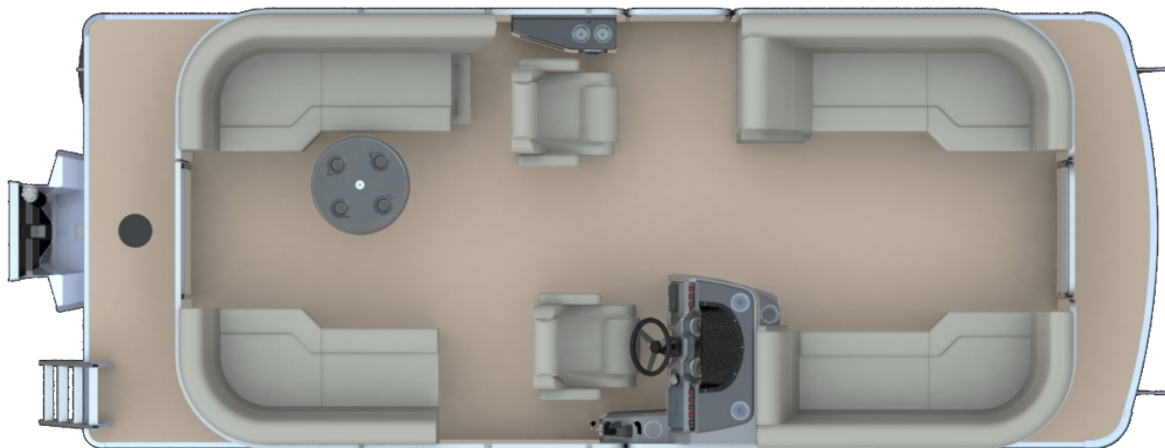

NEW 2023 Godfrey Marine SW2286SBX  
Call For Price

### Description

2023 SWEETWATER XPERIENCE 2286 SPLIT BENCH RAIL SKIN COLOR: CHARCOAL FLOORING: PLATINUM WEAVE VINYL COLOR/ACCENT: PLATINUM GREY MOTOR: YAMAHA F115LB INCLUDED OPTIONS: LED DOCKING LIGHTS SKI TOW BAR BAY STAR HYDRAULIC STEERING WITH TILT WHEEL WI...

### GENERAL INFORMATION

Manufacturer	Godfrey Marine
Model Year	2023
Model Name	SW2286SBX
Model Code	SW2286SBX
Stock Number	73876
Color	CHARCOAL
Condition	NEW
Engine	YAMAHA F115LB