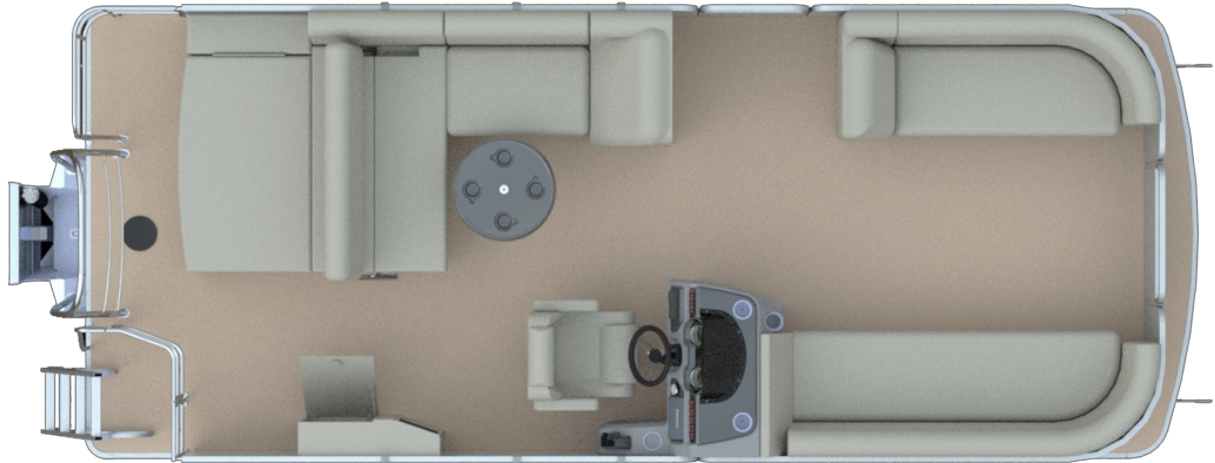

NEW 2023 Godfrey Marine SW2286SFL / C  
Call For Price

**Description**

2023 SWEETWATER 2286 SINGLE FLIP LOUNGE 86" C SEATING RAIL SKIN COLOR: CHARCOAL FLOORING: PLATINUM WEAVE VINYL COLOR/ACCENT: GRAY/CARBON MOTOR: YAMAHA VF115LA INCLUDED OPTIONS: POWER CANOPY THREE QUARTER LIFTING STRAKES BLACK ACCENT STRIPE LED DOOR

**GENERAL INFORMATION**

Manufacturer	Godfrey Marine
Model Year	2023
Model Name	SW2286SFL / C
Model Code	SW2286SFL / C
Stock Number	72845
Color	CHARCOAL
Condition	NEW
Engine	YAMAHA VF115LA

**Contact**

Dockside Marine Inc.  
4320 State Rd  
Glennie, MI 48737  
Phone: 989.735.2170  
Fax: 989.735.3258  
Website:  
<http://www.docksidemarineinc.net/>