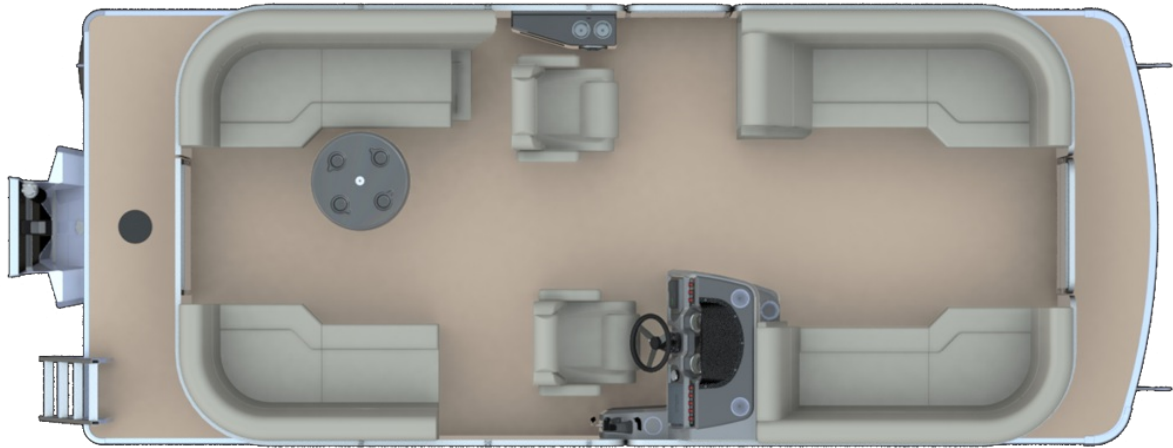

NEW 2023 Godfrey Marine SW2286SBX
Call For Price

Description

2023 SWEETWATER XPERIENCE 2286 SPLIT BENCH RAIL SKIN COLOR: METALLIC NAVY FLOORING: PLATINUM WEAVE VINYL COLOR/ACCENT: PLATINUM GREY MOTOR: YAMAHA F115LB INCLUDED OPTIONS: LED DOCKING LIGHTS SKI TOW BAR BAYSTAR HYDRAULIC STEERING WITH TILT WIND...

GENERAL INFORMATION

Manufacturer	Godfrey Marine
Model Year	2023
Model Name	SW2286SBX
Model Code	SW2286SBX
Stock Number	73878
Color	METALLIC NAVY
Condition	NEW
Engine	YAMAHA F115LB

Contact

Dockside Marine Inc.
4320 State Rd
Glennie, MI 48737
Phone: 989.735.2170
Fax: 989.735.3258
Website:
<http://www.docksidemarineinc.net/>