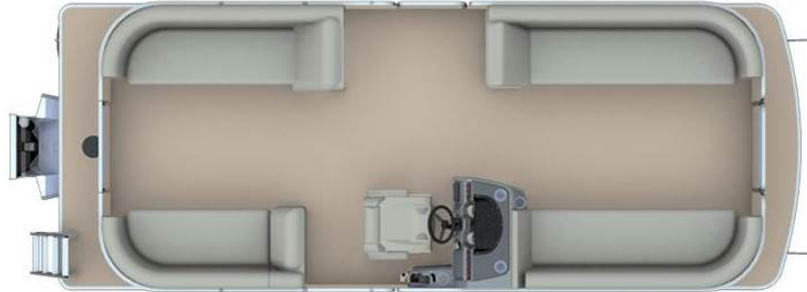

NEW 2023 Godfrey Marine SW2386SB / C

Call For Price

Description

2022 SWEETWATER 2386 SPLIT BENCH 6" C SEATING RAIL
SKIN COLOR: CHARCOAL FLOORING: PLATINUM WEAVE VINYL
COLOR/ACCENT: LUXE LUNAR GRAY QUILTED MOTOR:
YAMAHA F150LB INCLUDED OPTIONS: 1 1 1 1 1 1 1 1 1
LUXE LUNAR GRAY QUILTED WITH LUXE PLUS ACCENT
1 1 1 1 1 1 1 1 1 CAPTAIN'S CHAIR QUILT UPGRADE
1 1 1 1 1 1 1 1 1 CO...

GENERAL INFORMATION

Manufacturer	Godfrey Marine
Model Year	2023
Model Name	SW2386SB / C
Model Code	SW2386SB / C
Stock Number	67619
Color	CHARCOAL
Condition	NEW
Engine	YAMAHA F150LB

Contact

Dockside Marine Inc.
4320 State Rd
Glennie, MI 48737
Phone: 989.735.2170
Fax: 989.735.3258
Website: