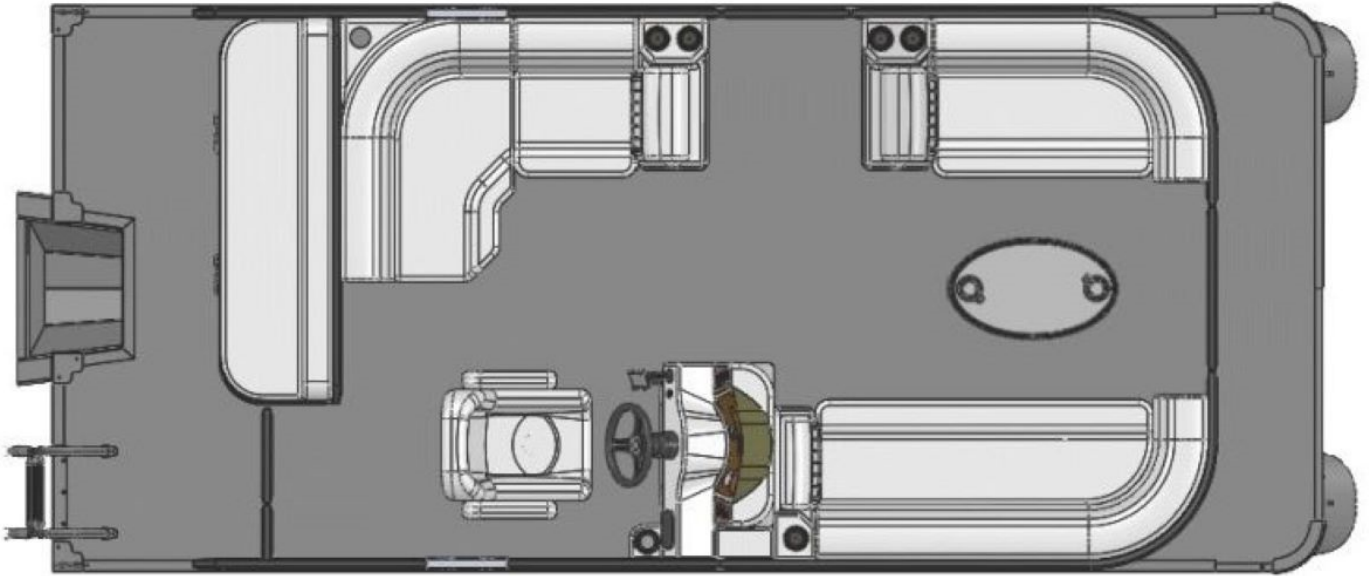

NEW 2023 APEX MARINE QWEST E 818 LANAI / LT TRIM

Call For Price

Description

QWEST E 818 LANAI / LT TRIM WALL COLOR: GRAPHITE ACCENT COLOR: RAZZBERRY UPHOLSTERY COLOR: GRAY FLOORING: SHADOW PLANK MOTOR: SUZUKI DF75

GENERAL INFORMATION

Manufacturer	APEX MARINE
Model Year	2023
Model Name	QWEST E 818 LANAI / LT TRIM
Model Code	QWEST E 818 LANAI / LT TRIM
Stock Number	33491
Color	GRAPHITE/RAZZBERRY
Condition	NEW
Engine	SUZUKI DF75