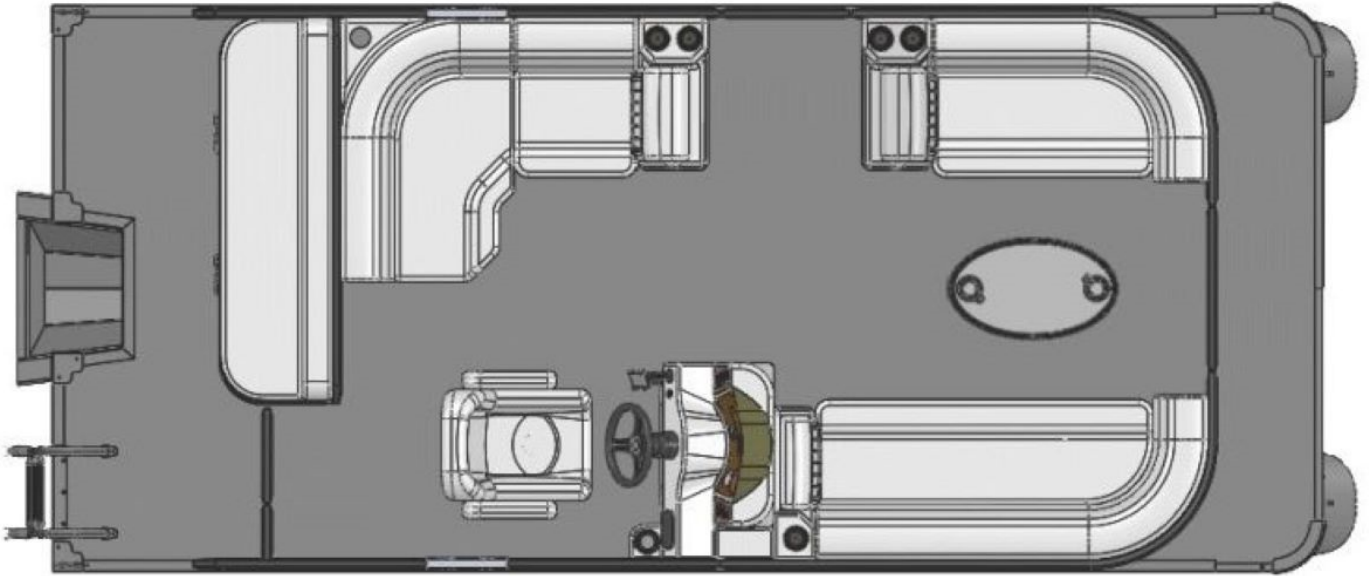

NEW 2023 APEX MARINE QWEST E 818 LANAI / LT TRIM

Call For Price

Description

QWEST E 818 LANAI / LT TRIM WALL COLOR: GRAPHITE ACCENT COLOR:
BRIGHT BLUE UPHOLSTERY COLOR: GRAY FLOORING: SHADOW
PLANK MOTOR: YAMAHA F70

GENERAL INFORMATION

| | |
|--------------|--------------------------------|
| Manufacturer | APEX MARINE |
| Model Year | 2023 |
| Model Name | QWEST E 818 LANAI / LT TRIM |
| Model Code | QWEST E 818 LANAI / LT TRIM |
| Stock Number | 33589 |
| Color | GRAPHITE/BLUE |
| Condition | NEW |
| Engine | YAMAHA F70LA |