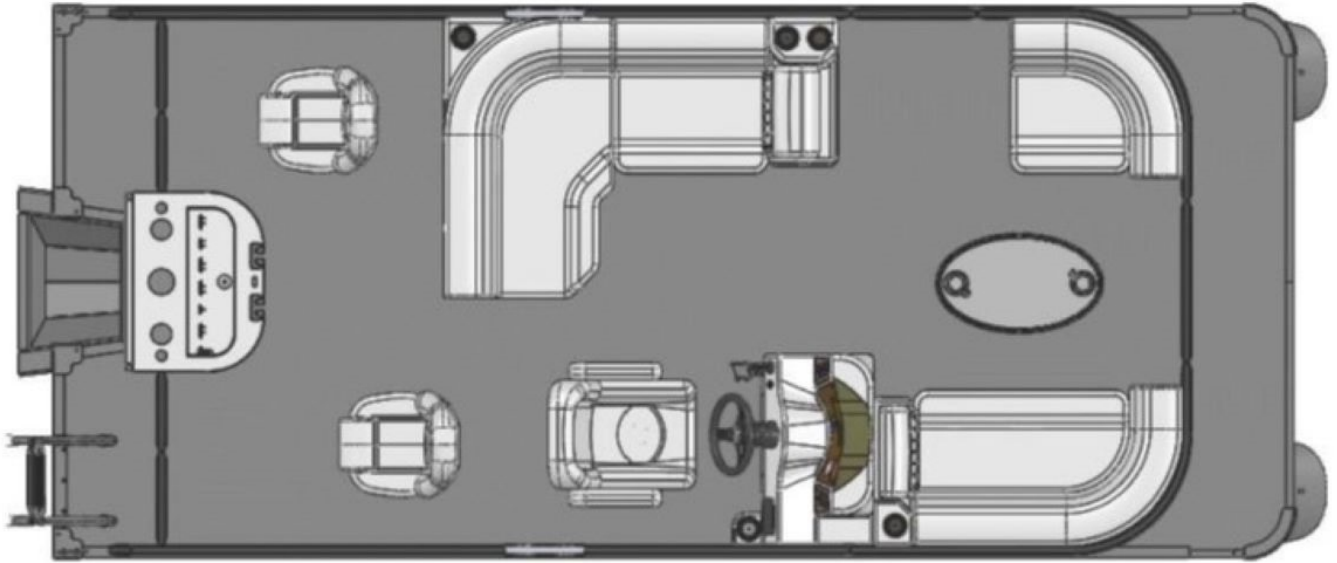

NEW 2023 APEX MARINE QWEST E 818 XRE CRUISE / LT TRIM

Call For Price

Description

QWEST E 818 XRE CRUISE 8'6" LT TRIM WALL COLOR: BLACK ACCENT
COLOR: BRIGHT BLUE UPHOLSTERY COLOR: DARK GRAY
FLOORING: SHADOW PLANK MOTOR: YAMAHA F70LA

GENERAL INFORMATION

Manufacturer	APEX MARINE
Model Year	2023
Model Name	QWEST E 818 XRE CRUISE / LT TRIM
Model Code	QWEST E 818 XRE CRUISE / LT TRIM
Stock Number	33492
Color	BLACK/BLUE
Condition	NEW
Engine	HONDA BF50