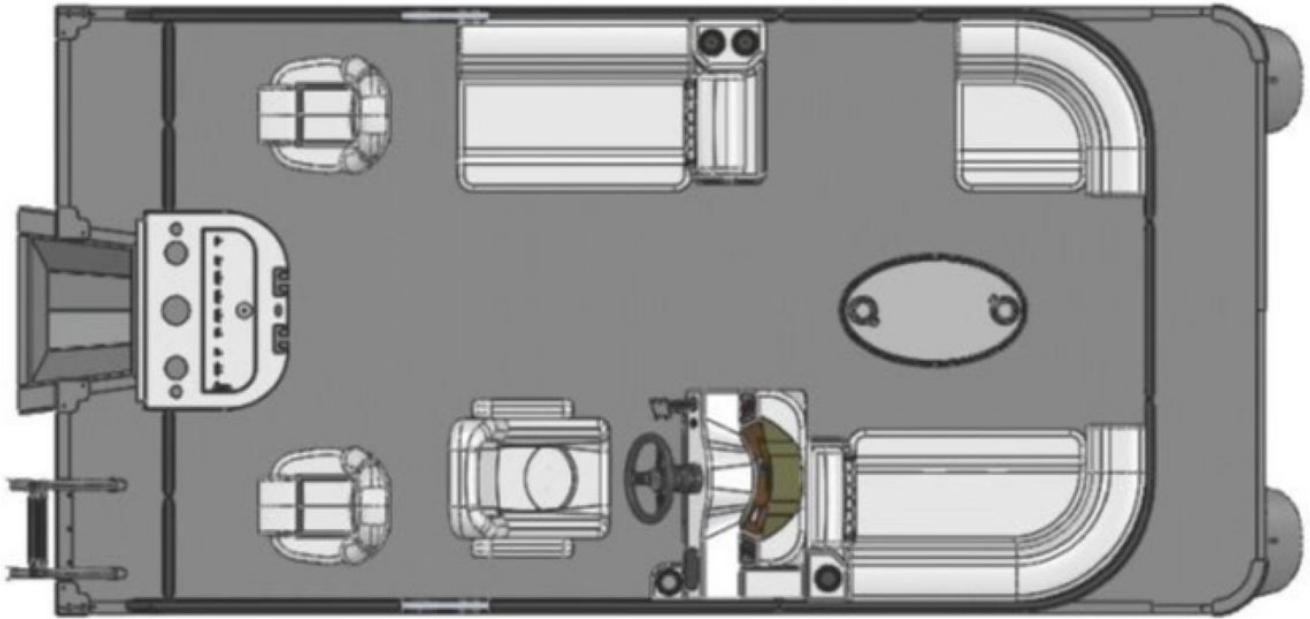

NEW 2023 APEX MARINE QWEST E 816 XRE CRUISE / L TRIM

Call For Price

Description

QWEST E 816 XRE CRUISE " L TRIM WALL COLOR: SILVER
ACCENT COLOR: STEEL BLUE UPHOLSTERY COLOR: DARK
GRAY FLOORING: WEATHERED PLANK INCLUDED OPTIONS:
LED DOCK LIGHT PACKAGE
GARMIN STRIKER PLUS 5

GENERAL INFORMATION

| | |
|--------------|------------------------------------|
| Manufacturer | APEX MARINE |
| Model Year | 2023 |
| Model Name | QWEST E 816 XRE CRUISE / L TRIM |
| Model Code | QWEST E 816 XRE CRUISE / L TRIM |
| Stock Number | 33490 |
| Color | SILVER/STEEL BLUE |
| Condition | NEW |
| Engine | SUZUKI DF40 |