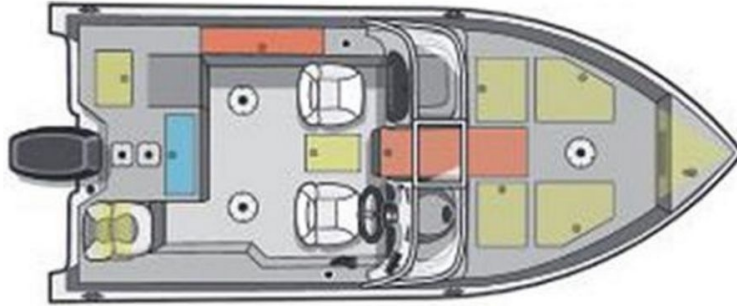

# NEW 2022 STARCRAFT MARINE 178 DC

### Description

STARCRAFT DELTA 178 DC PRO - TRAILMASTER STDE1824 - SAPHIRE BLUE - COVER - LADDER - IGTS ANGLER CRADLE PACK - YAMAHA PRERIG - IN STOCK