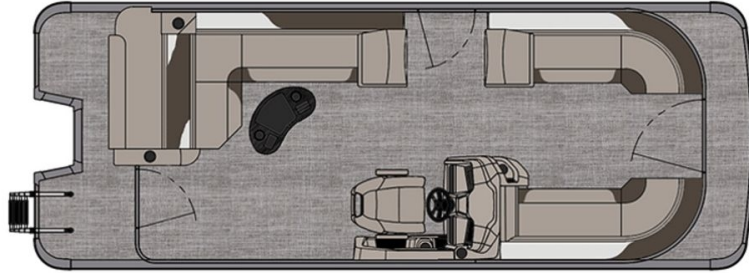

NEW 2023 Tahoe Pontoons LTZ Cruise Rear Bench 23 FT Call For Price

Description

Aluminum Undersheeting - Black out edition - Platinum edition - Side Keels - Trash Can - Admiral high back seating

GENERAL INFORMATION

Manufacturer	Tahoe Pontoons
Model Year	2023
Model Name	LTZ Cruise Rear Bench 23 FT
Model Code	LTZ Cruise Rear Bench 23 FT
Stock Number	NTP058
Color	
Condition	NEW
Engine	

Contact

American Marine and Motorsports
830 E Green Bay St
Shawano, WI 54166
Phone: 920.445.8995
Website:
<https://www.americanmarina.com>