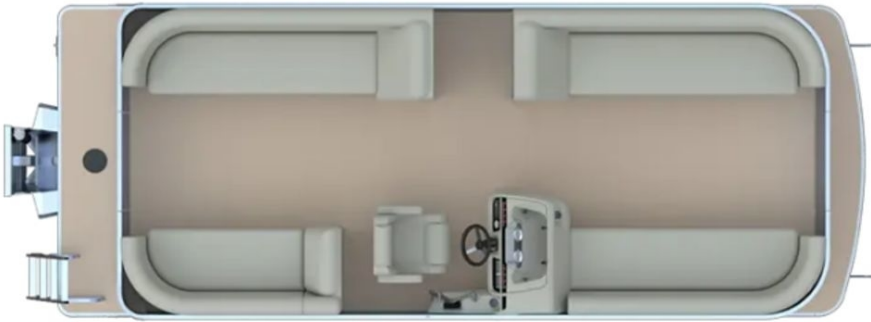

## Call For Price

Overall Length

**23' 10"**

Passengers

**12-16**

Max HP

**150-300**

## Description

Boat: Godfrey SW 2286 SB