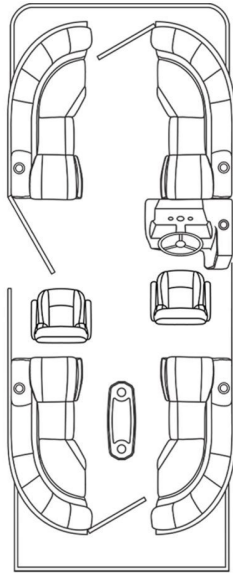

NEW 2024 Flagship E22CU SPECIAL

\$26,753

Description

No description available

GENERAL INFORMATION

Manufacturer	Flagship
Model Year	2024
Model Name	E22CU SPECIAL
Model Code	E22CU SPECIAL
Stock Number	FS2401
Color	
Condition	NEW
Engine	