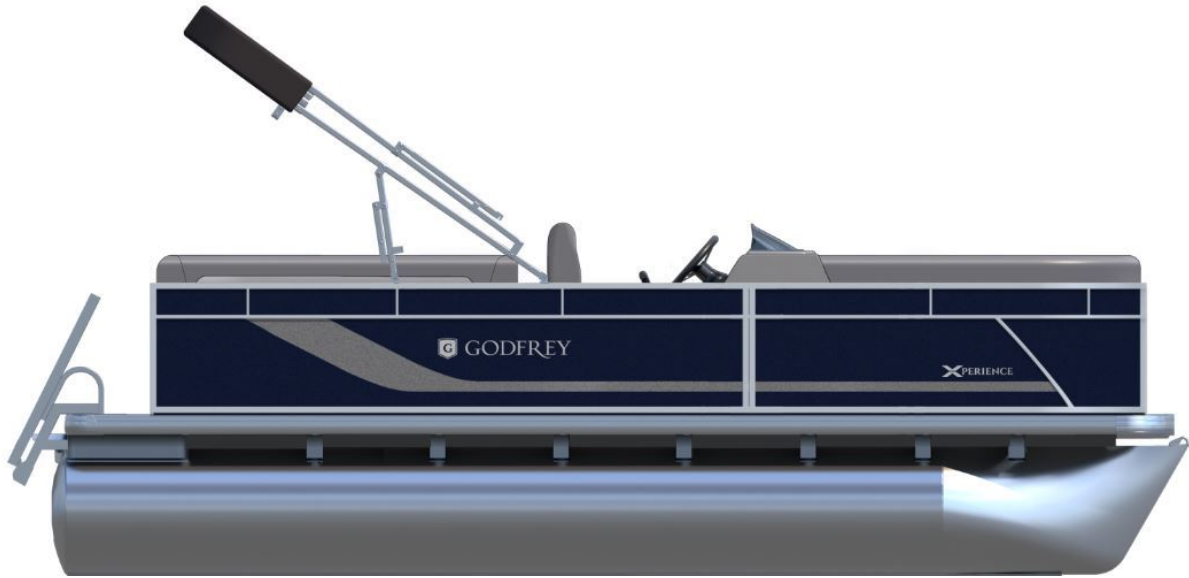

USED 2024 Godfrey Xperience 2086 CX

Call For Price

Description

Boat Includes the Following Options: Motor Pan Upgrade - Engine Higher Than 90 Led Docking Lights Ski Tow Bar Extreme Steering W/Tilt Wheel Windscreen Yamaha Pre-Rig Max HP: 90 HP Overall Length: 20 ft. 11 in. Deck Length: 19 ft. Weight: 1,816 lb Capacity: 11 persons Fuel Capacity: 19 gal

GENERAL INFORMATION

Manufacturer	Godfrey
Model Year	2024
Model Name	Xperience 2086 CX
Model Code	Xperience 2086 CX
Stock Number	
Color	Metallic Navy
Condition	USED
Engine	F90LB Outboard 4 Stroke

Contact