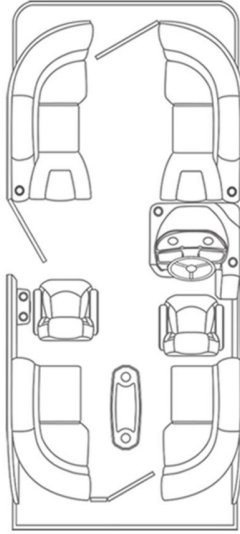

NEW 2024 Flagship D20CU

\$31,636

Description

No description available

GENERAL INFORMATION

Manufacturer	Flagship
Model Year	2024
Model Name	D20CU
Model Code	D20CU
Stock Number	FS2402
Color	
Condition	NEW
Engine	