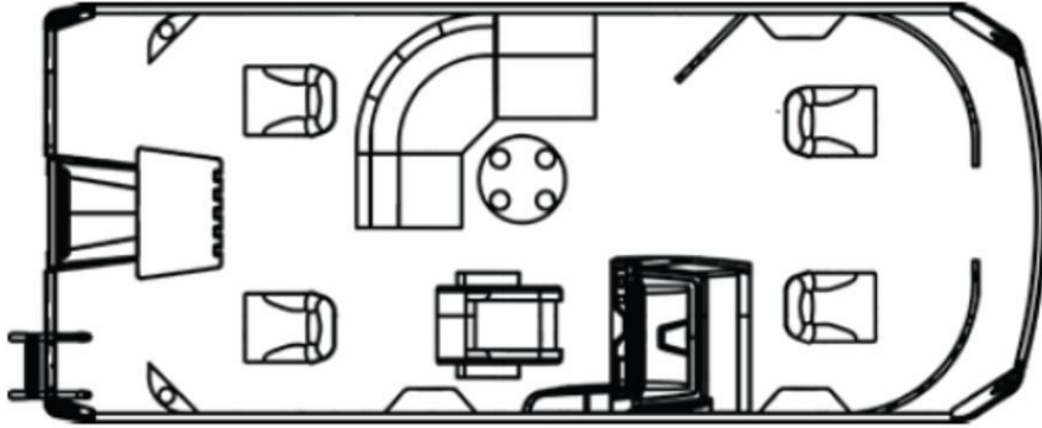

NEW 2024 Viaggio V20F MODEL 20F
\$25,003

Description

No description available

GENERAL INFORMATION

Manufacturer	Viaggio
Model Year	2024
Model Name	V20F MODEL 20F
Model Code	V20F MODEL 20F
Stock Number	MH2406
Color	
Condition	NEW
Engine	