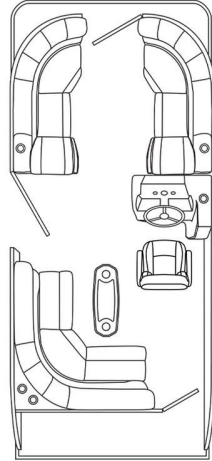

NEW 2024 Flagship E20LS BI TOON

$27,662

20

Description

No description available

GENERAL INFORMATION

Manufacturer	Flagship
Model Year	2024
Model Name	E20LS BI TOON
Model Code	E20LS BI TOON
Stock Number	FS2405
Color	
Condition	NEW
Engine	

Contact

Shoeder's RV & Marine
2230 N Stevens St
Rhineland, WI 54501
Phone: 888.311.1534
Website:
<https://www.shoedersmarine.com>