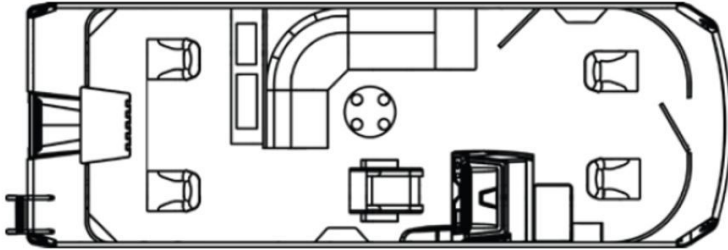

NEW 2024 Viaggio V22F

\$26,502

Description

No description available

GENERAL INFORMATION

Manufacturer	Viaggio
Model Year	2024
Model Name	V22F
Model Code	V22F
Stock Number	MH2423
Color	
Condition	NEW
Engine	