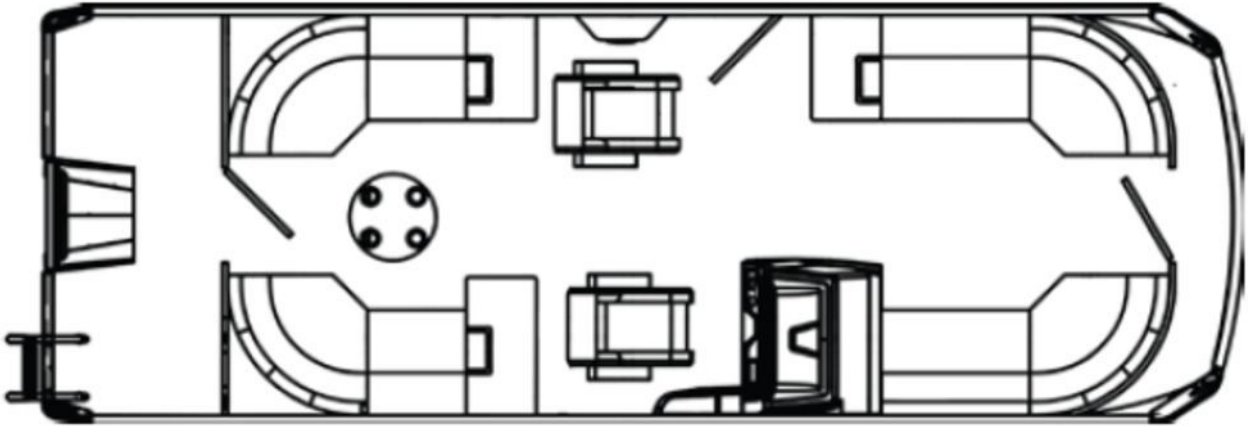

NEW 2024 Viaggio V22U
\$28,817

Description

No description available

GENERAL INFORMATION

Manufacturer	Viaggio
Model Year	2024
Model Name	V22U
Model Code	V22U
Stock Number	MH2424
Color	
Condition	NEW
Engine	