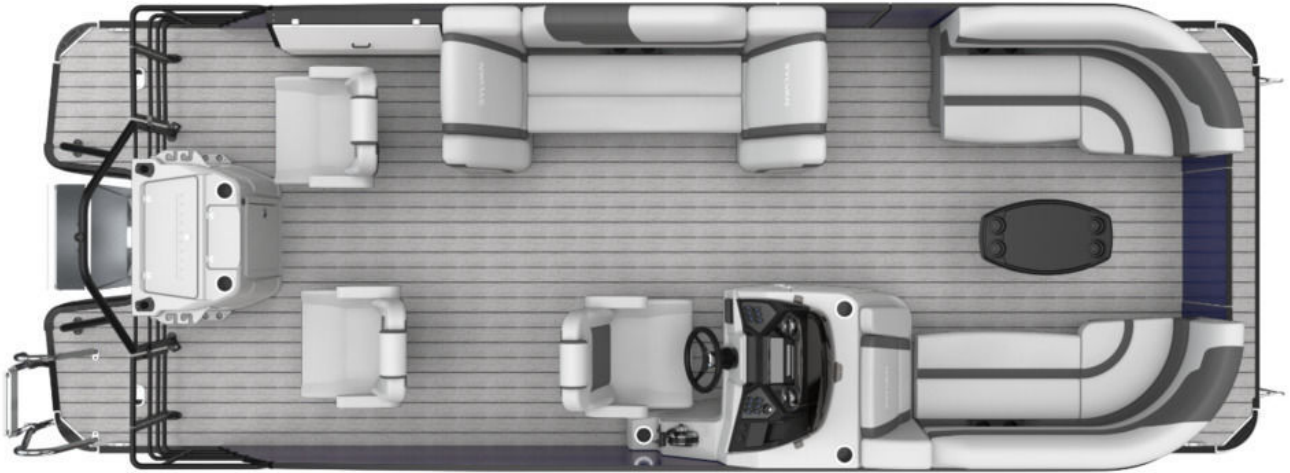

# NEW 2025 Sylvan L-3 PARTY FISH

\$56,638

## Description

TWINTUBE. Blue w/ White Accent Stripe. Mercury 60ELPT CT. Engine Upgrade  
Options Available

## GENERAL INFORMATION

Manufacturer	Sylvan
Model Year	2025
Model Name	L-3 PARTY FISH
Model Code	L-3 PARTY FISH
Stock Number	B000849354
Color	Blue/White Graphics
Condition	NEW
Engine	