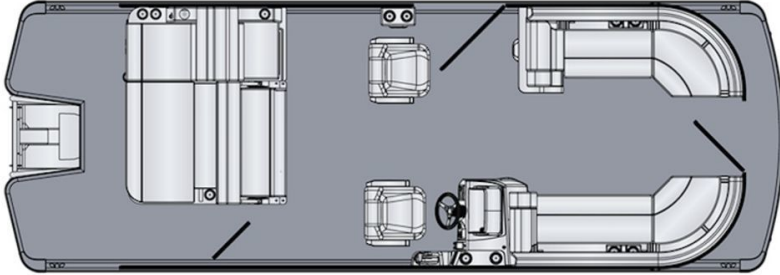

NEW 2025 Harris Cruiser 230 SLDH

\$62,033

Description

No description available

GENERAL INFORMATION

Manufacturer	Harris
Model Year	2025
Model Name	Cruiser 230 SLDH
Model Code	Cruiser 230 SLDH
Stock Number	B7517
Color	BLACK
Condition	NEW
Engine	