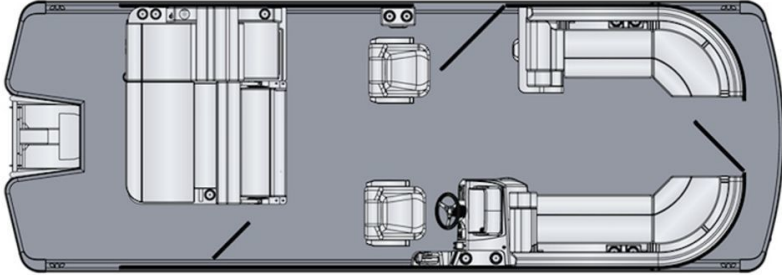

NEW 2025 Harris Cruiser 230 SLDH

\$62,033

Description

No description available

GENERAL INFORMATION

Manufacturer	Harris
Model Year	2025
Model Name	Cruiser 230 SLDH
Model Code	Cruiser 230 SLDH
Stock Number	2729839
Color	BLACK
Condition	NEW
Engine	