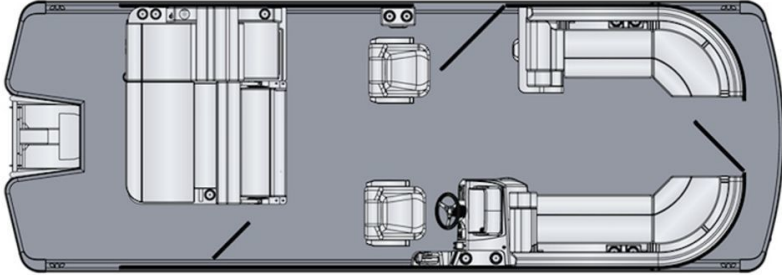

NEW 2025 Harris Cruiser 230 SLDH

\$76,795

Description

No description available

GENERAL INFORMATION

Manufacturer	Harris
Model Year	2025
Model Name	Cruiser 230 SLDH
Model Code	Cruiser 230 SLDH
Stock Number	B7582
Color	BLUE
Condition	NEW
Engine	