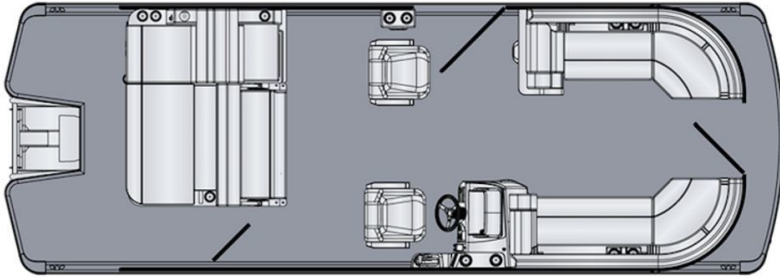

NEW 2025 Harris Cruiser 230 SLDH

\$62,033

Description

No description available

GENERAL INFORMATION

Manufacturer	Harris
Model Year	2025
Model Name	Cruiser 230 SLDH
Model Code	Cruiser 230 SLDH
Stock Number	2729842
Color	BLACK
Condition	NEW
Engine	