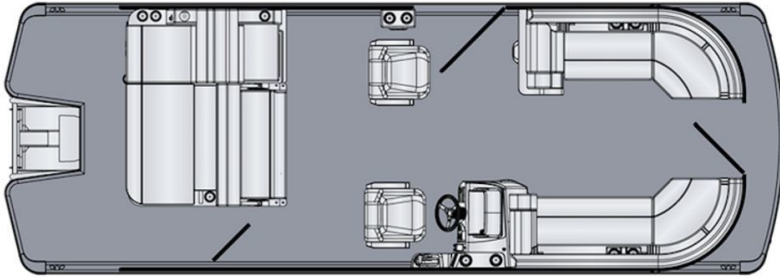

NEW 2025 Harris Cruiser 230 SLDH

\$56,999

Description

No description available

GENERAL INFORMATION

Manufacturer	Harris
Model Year	2025
Model Name	Cruiser 230 SLDH
Model Code	Cruiser 230 SLDH
Stock Number	2729847
Color	BLUE
Condition	NEW
Engine	