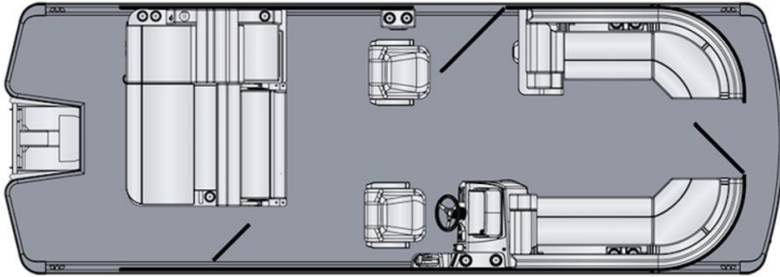

NEW 2025 Harris Cruiser 230 SLDH

$62,033

Description

No description available

GENERAL INFORMATION

Manufacturer	Harris
Model Year	2025
Model Name	Cruiser 230 SLDH
Model Code	Cruiser 230 SLDH
Stock Number	B7516
Color	BLUE
Condition	NEW
Engine	

Contact

LMC Marine Center
17101 N Freeway
Houston, TX 77090
Phone: 281.443.2600
Fax:
Website:
<https://www.lmcboats.com>