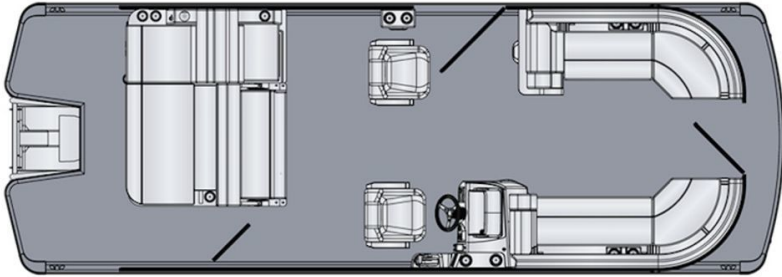

NEW 2025 Harris Cruiser 230 SLDH

\$76,795

Description

No description available

GENERAL INFORMATION

Manufacturer	Harris
Model Year	2025
Model Name	Cruiser 230 SLDH
Model Code	Cruiser 230 SLDH
Stock Number	B7604
Color	BLUE
Condition	NEW
Engine	