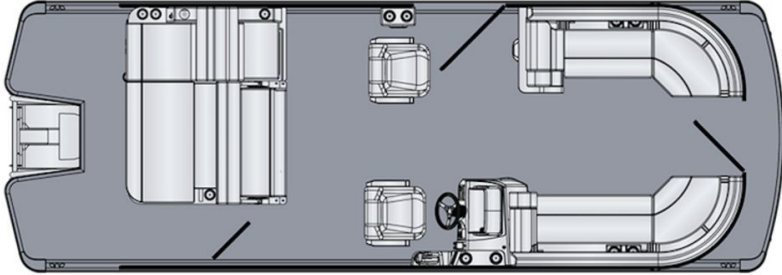

NEW 2025 Harris Cruiser 230 SLDH

$62,033

Description

No description available

GENERAL INFORMATION

Manufacturer	Harris
Model Year	2025
Model Name	Cruiser 230 SLDH
Model Code	Cruiser 230 SLDH
Stock Number	2729849
Color	BLUE
Condition	NEW
Engine	

Contact

LMC Marine Center
17101 N Freeway
Houston, TX 77090
Phone: 281.443.2600
Fax:
Website:
<https://www.lmcboats.com>