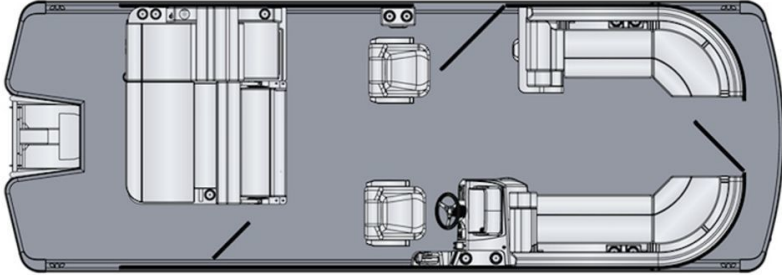

NEW 2025 Harris Cruiser 230 SLDH

$69,999

Description

No description available

GENERAL INFORMATION

Manufacturer	Harris
Model Year	2025
Model Name	Cruiser 230 SLDH
Model Code	Cruiser 230 SLDH
Stock Number	B7626
Color	BLACK
Condition	NEW
Engine	

Contact

LMC Marine Center
17101 N Freeway
Houston, TX 77090
Phone: 281.443.2600
Fax:
Website:
<https://www.lmcboats.com>