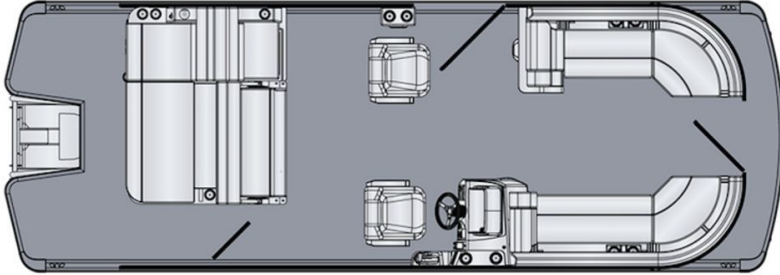

NEW 2025 Harris Cruiser 230 SLDH

\$69,999

Description

No description available

GENERAL INFORMATION

Manufacturer	Harris
Model Year	2025
Model Name	Cruiser 230 SLDH
Model Code	Cruiser 230 SLDH
Stock Number	B7581
Color	BLACK
Condition	NEW
Engine	