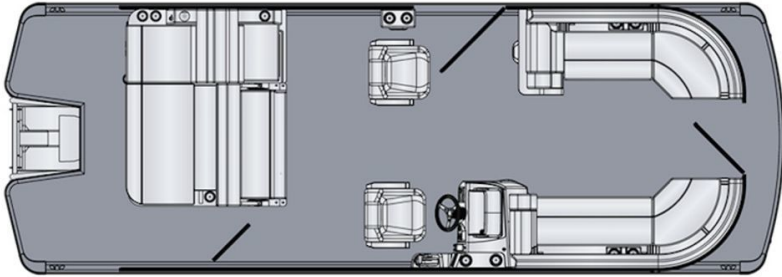

NEW 2025 Harris Cruiser 230 SLDH

\$69,999

Description

No description available

GENERAL INFORMATION

Manufacturer	Harris
Model Year	2025
Model Name	Cruiser 230 SLDH
Model Code	Cruiser 230 SLDH
Stock Number	2729825
Color	BLUE
Condition	NEW
Engine	