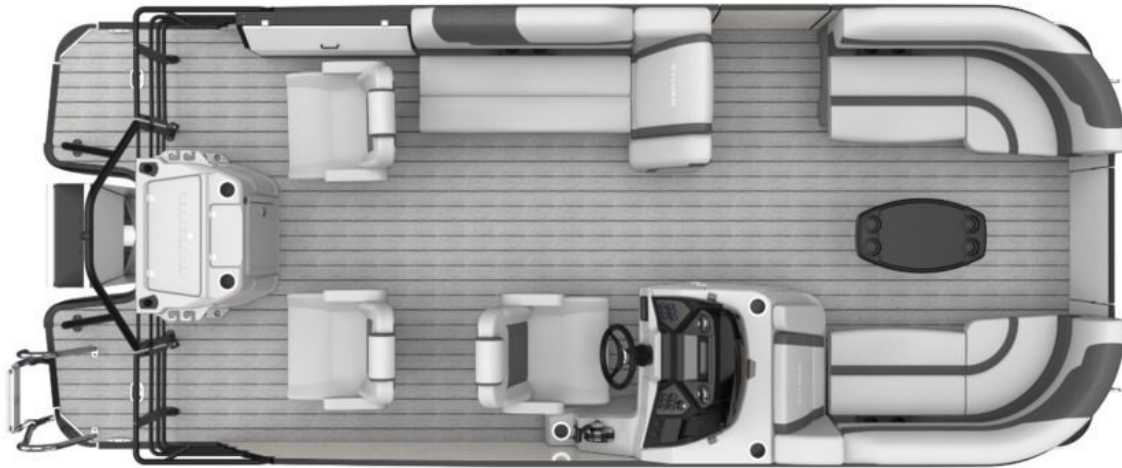

NEW 2025 Sylvan L-1 Party Fish

\$50,109

Description

TWINTUBE. White w/ Light Blue Accent Stripe. Mercury 50ELPT CT. Engine
Upgrade Options Available

GENERAL INFORMATION

Manufacturer	Sylvan
Model Year	2025
Model Name	L-1 Party Fish
Model Code	L-1 Party Fish
Stock Number	B000851430
Color	White/Light Blue Graphics
Condition	NEW
Engine	