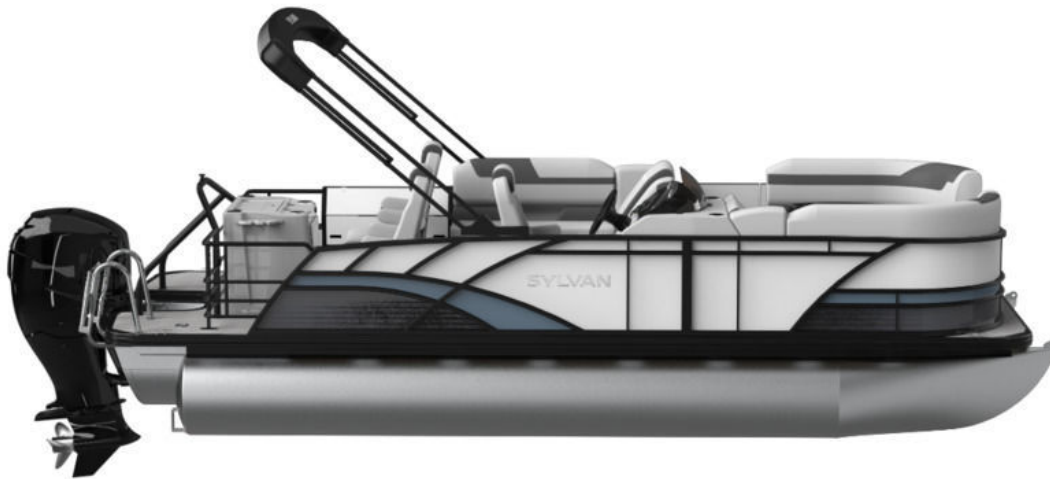

NEW 2025 Sylvan L-1 Party Fish

\$50,109

Description

TWINTUBE. White w/ Light Blue Accent Stripe. Mercury 50ELPT CT.
Engine Upgrade Options Available

GENERAL INFORMATION

Manufacturer	Sylvan
Model Year	2025
Model Name	L-1 Party Fish
Model Code	L-1 Party Fish
Stock Number	B000851431
Color	White/Light Blue Graphics
Condition	NEW
Engine	