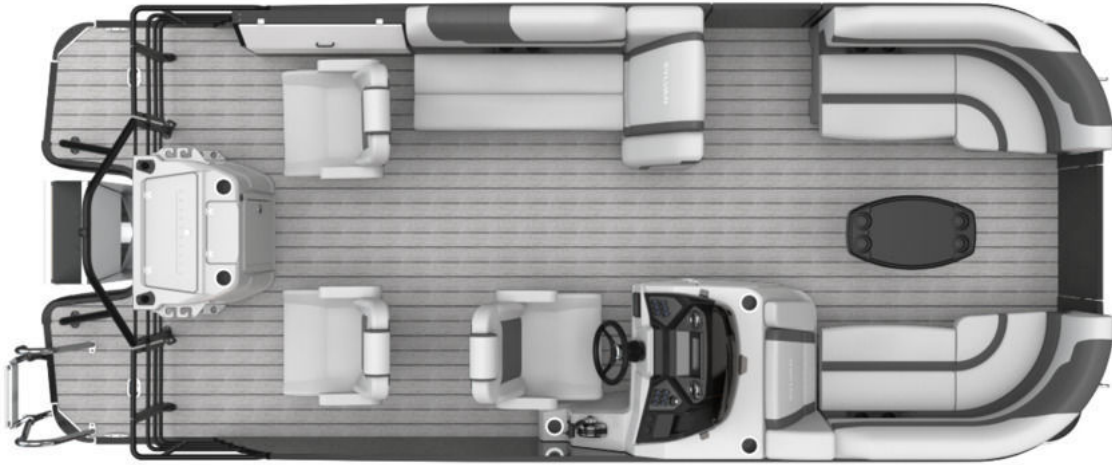

NEW 2025 Sylvan L-1 Party Fish

$50,109

Description

TWINTUBE. Onyx w/ Light Blue Accent Stripe. Mercury 50ELPT CT.
Engine Upgrade Options Available

GENERAL INFORMATION

Manufacturer	Sylvan
Model Year	2025
Model Name	L-1 Party Fish
Model Code	L-1 Party Fish
Stock Number	B000851432
Color	Onyx/Light Blue Graphics
Condition	NEW
Engine	

Contact

Spicer's Boat City
4165 W Houghton Lake Drive
Houghton Lake, MI 48629
Phone: 9893668400
Fax:
Website:
<https://www.spicersboatcity.com>