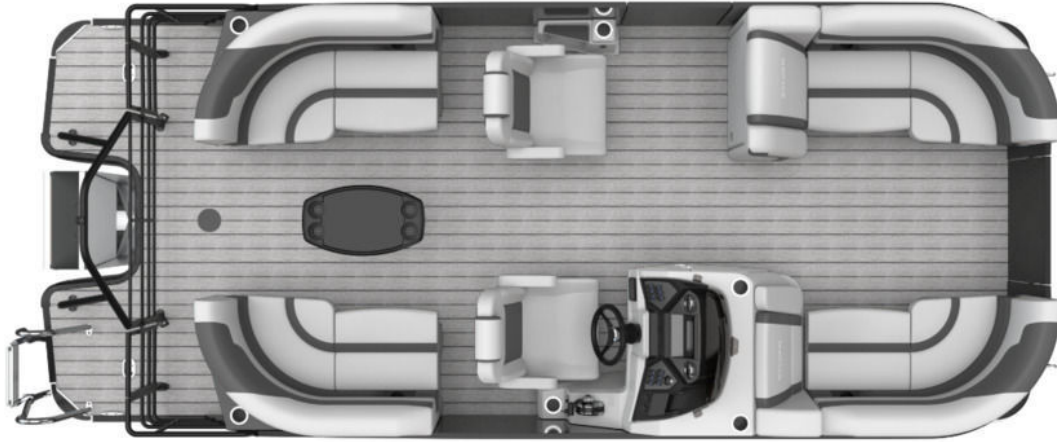

NEW 2025 Sylvan L-1 LZ

\$51,139

Description

TWINTUBE. Onyx w/ Light Blue Accent Stripe. Mercury 50ELPT CT.
Engine Upgrade Options Available

GENERAL INFORMATION

Manufacturer	Sylvan
Model Year	2025
Model Name	L-1 LZ
Model Code	L-1 LZ
Stock Number	B000851421
Color	Onyx/Light Blue Graphics
Condition	NEW
Engine	