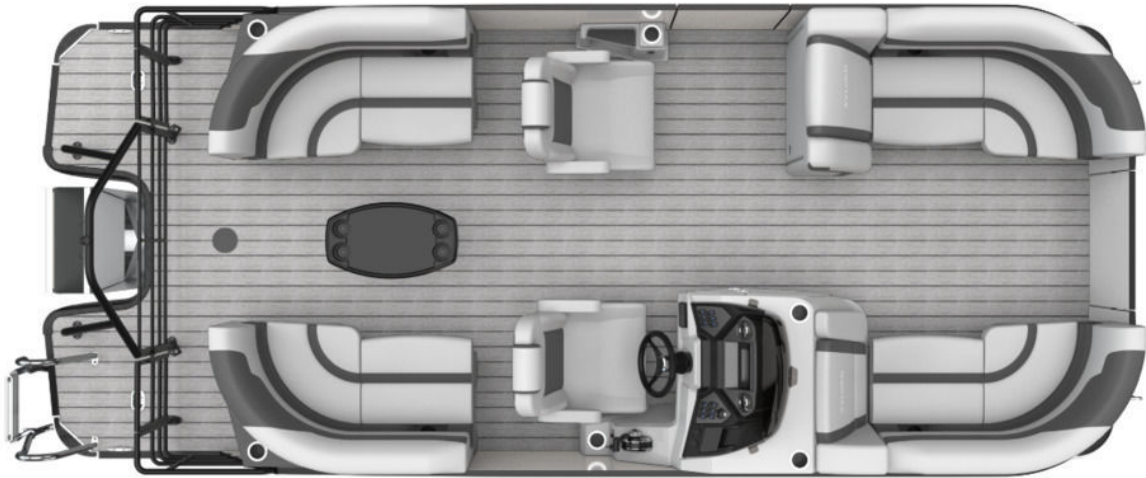

NEW 2025 Sylvan L-1 LZ

\$51,139

Description

TWINTUBE. White w/ Light Blue Accent Stripe. Mercury 50ELPT CT.
Engine Upgrade Options Available

GENERAL INFORMATION

Manufacturer	Sylvan
Model Year	2025
Model Name	L-1 LZ
Model Code	L-1 LZ
Stock Number	B000851418
Color	White/Light Blue Graphics
Condition	NEW
Engine	